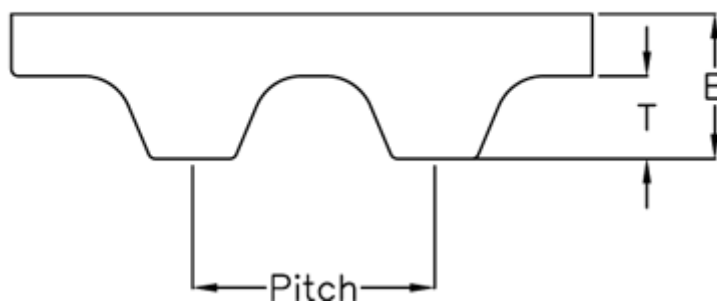

Article number: 602776291427

Description: Gates Timing Belt Synchropower PU50 T10DL 1420

## Measures

Height B mm	= 7
Height T mm	= 2.5
Length	= 1420
Number of teeth	= 142
Pitch	= 10
Type	= PU 50 T10 DL 1420
Width	= 50